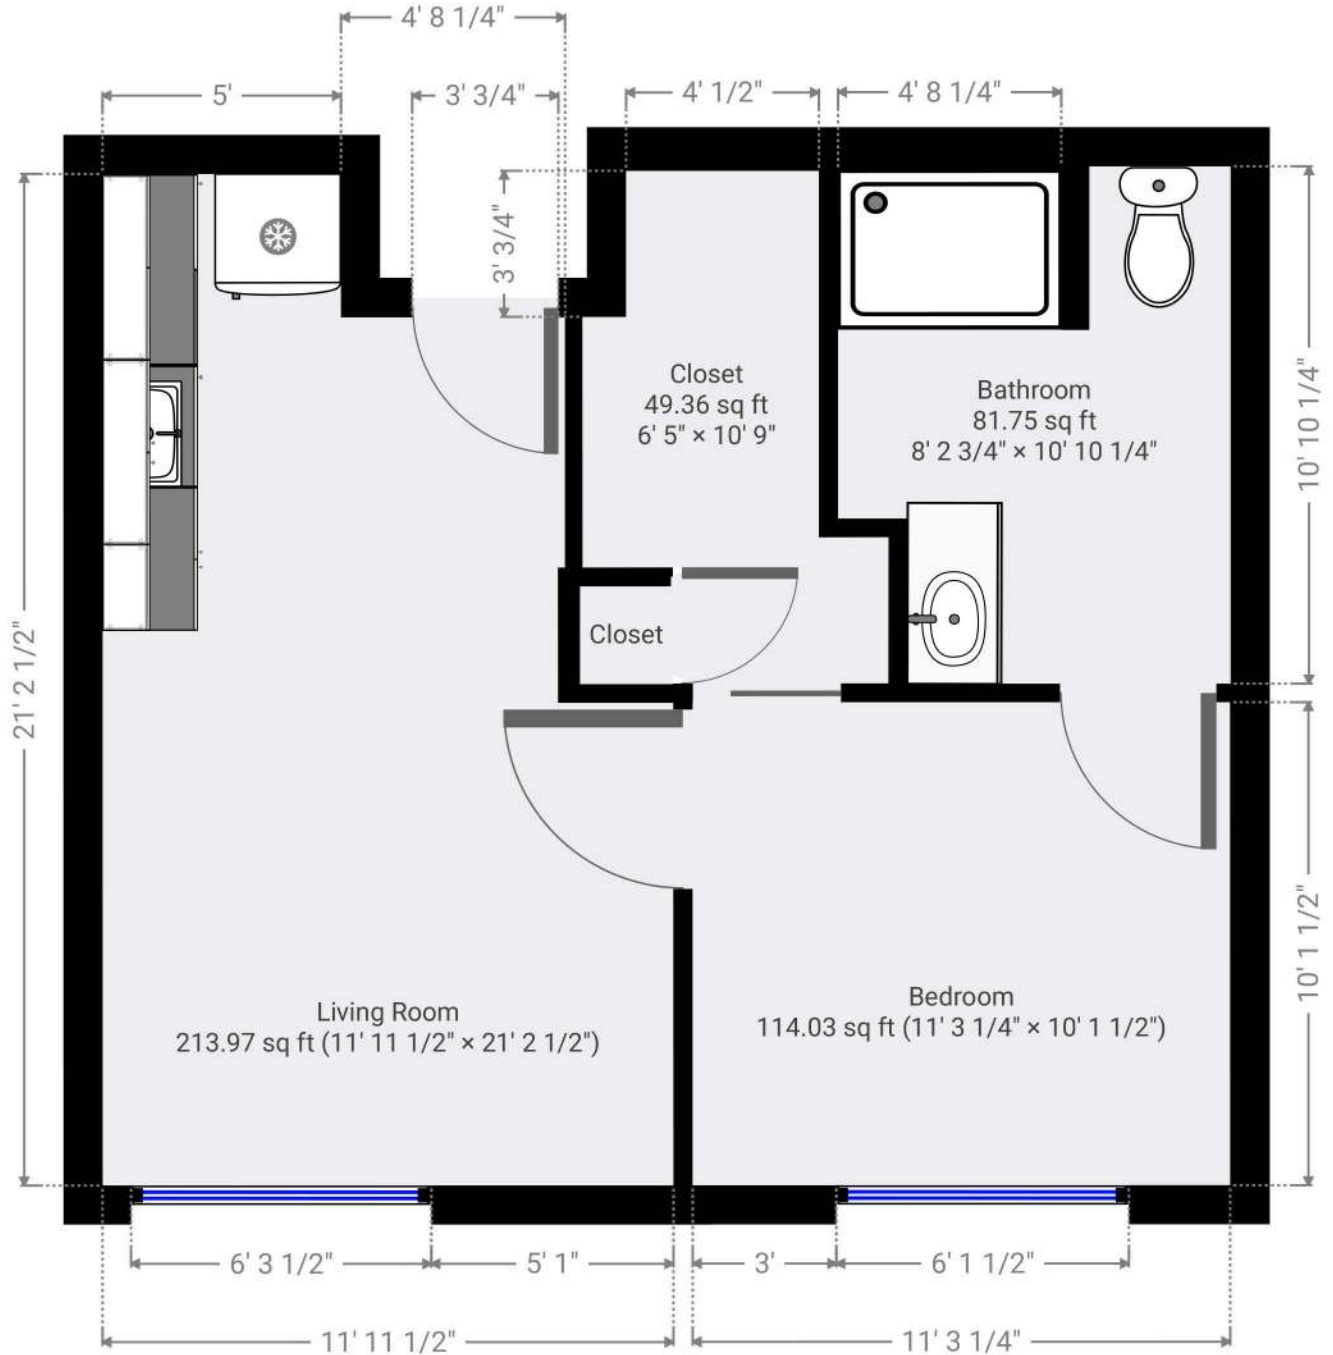

Poplar Estates Assisted Living

1 Bedroom - Floorplan B

1310 Rosewood Drive, 38401 Columbia, TN, United States
 TOTAL AREA: 565.55 sq ft • LIVING AREA: 565.55 sq ft • FLOORS: 1 • ROOMS: 2

TOTAL AREA: 565.55 sq ft • LIVING AREA: 565.55 sq ft • ROOMS: 2

THIS FLOORPLAN IS PROVIDED WITHOUT WARRANTY OF ANY KIND. SENSOPIA DISCLAIMS ANY WARRANTY INCLUDING, WITHOUT LIMITATION, SATISFACTORY QUALITY OR ACCURACY OF DIMENSIONS.