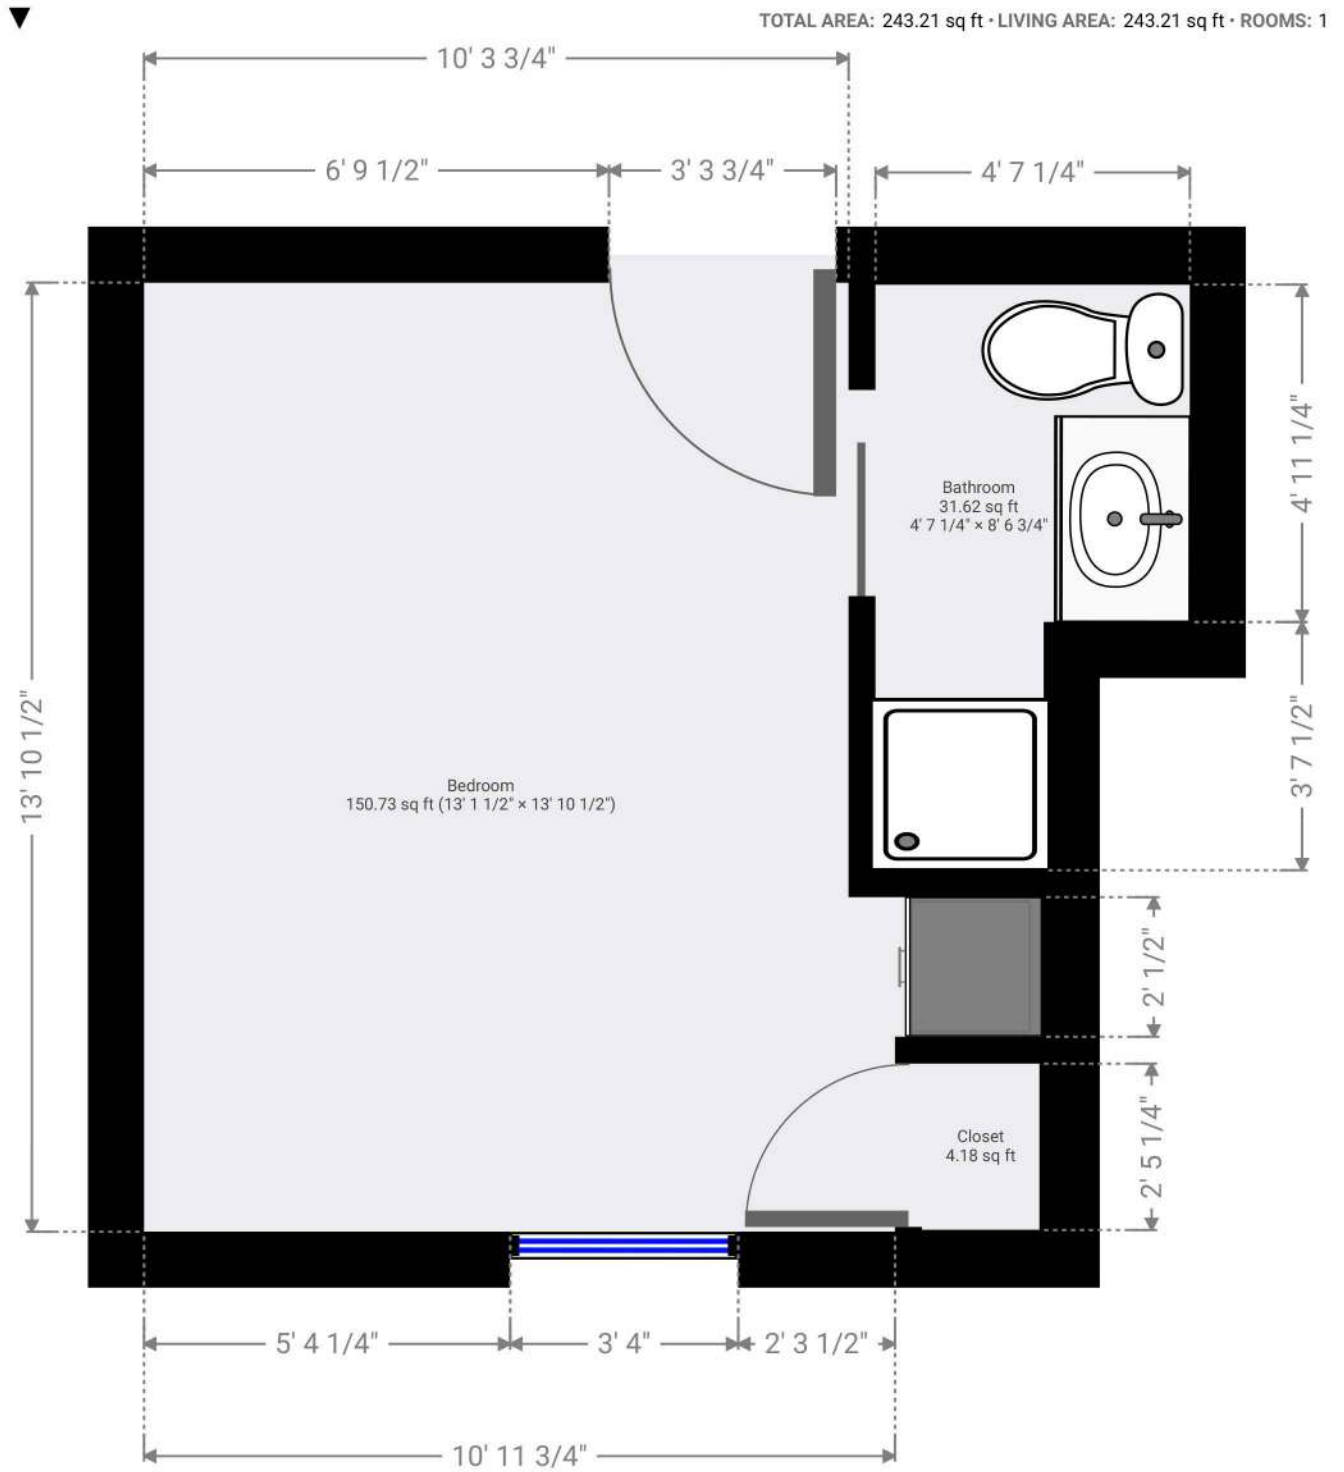

Gardens Memory Care

Single Bedroom

TOTAL AREA: 243.21 sq ft • LIVING AREA: 243.21 sq ft • FLOORS: 1 • ROOMS: 1

THIS FLOORPLAN IS PROVIDED WITHOUT WARRANTY OF ANY KIND. SENSOPIA DISCLAIMS ANY WARRANTY INCLUDING, WITHOUT LIMITATION, SATISFACTORY QUALITY OR ACCURACY OF DIMENSIONS.

1:30