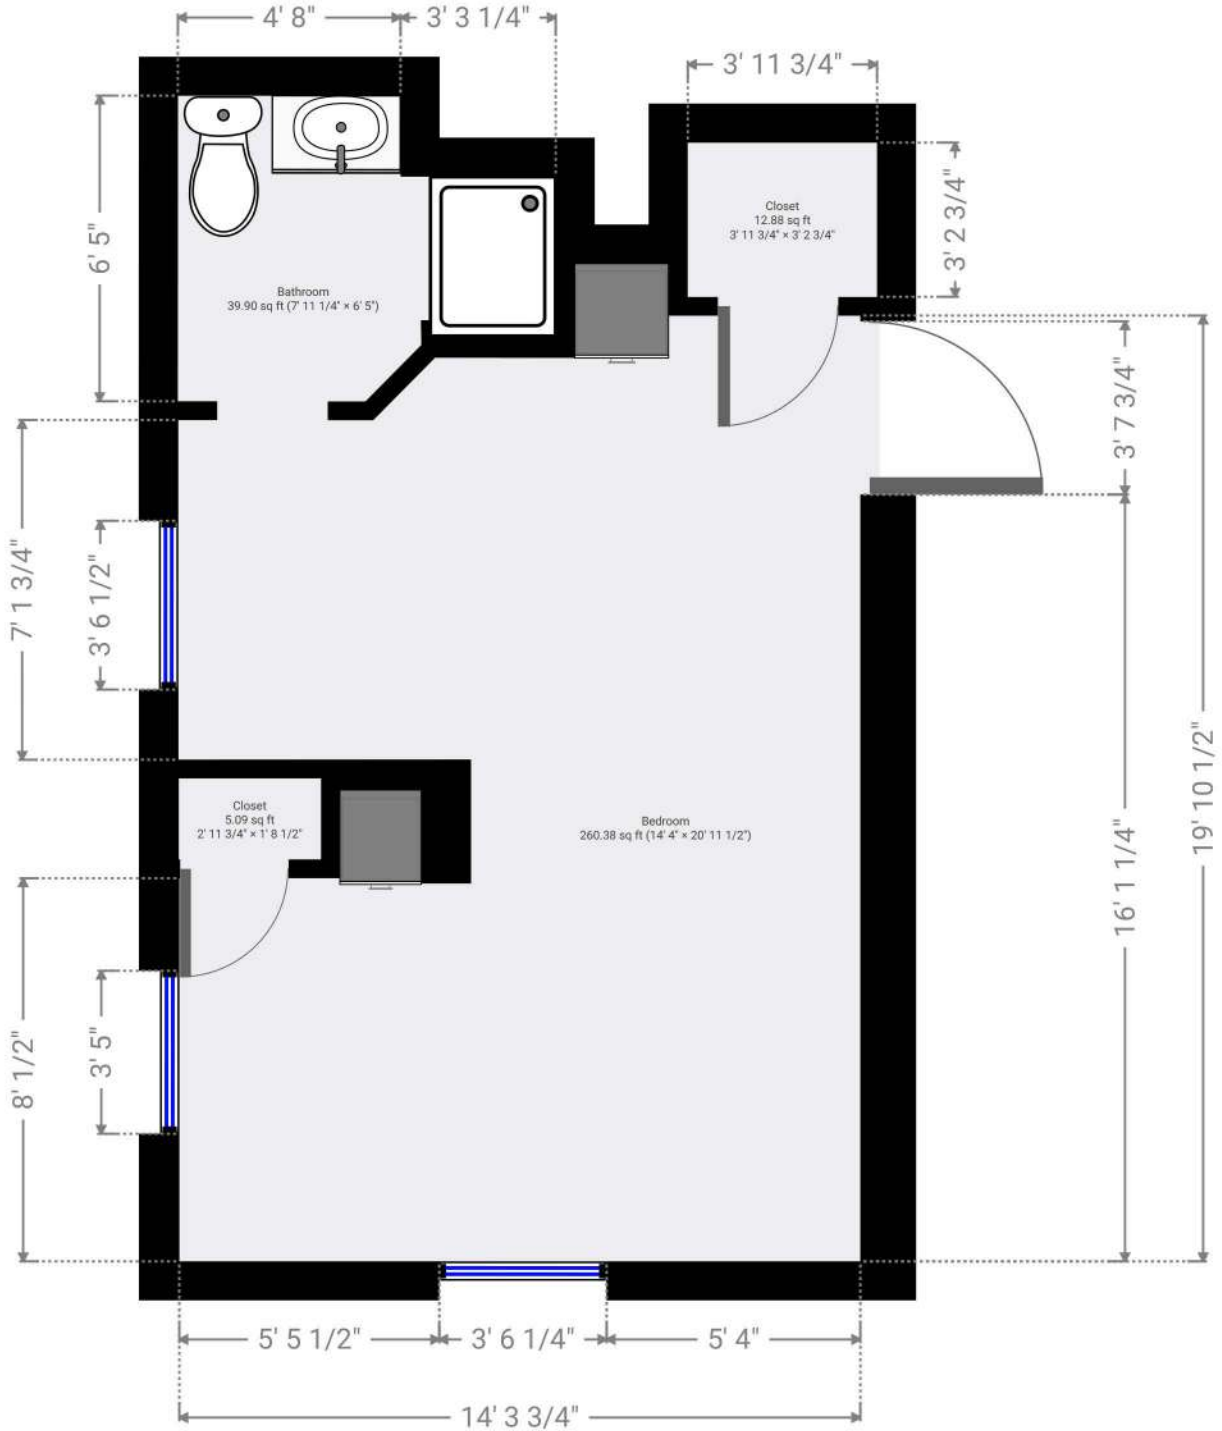

Gardens Memory Care

Double Bedroom

TOTAL AREA: 403.82 sq ft • LIVING AREA: 403.82 sq ft • FLOORS: 1 • ROOMS: 1

TOTAL AREA: 403.82 sq ft • LIVING AREA: 403.82 sq ft • ROOMS: 1

THIS FLOORPLAN IS PROVIDED WITHOUT WARRANTY OF ANY KIND. SENSOPIA DISCLAIMS ANY WARRANTY INCLUDING, WITHOUT LIMITATION, SATISFACTORY QUALITY OR ACCURACY OF DIMENSIONS.